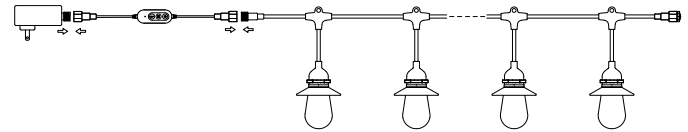

STG SERIES OUTDOOR LIGHTING

STG-2415-RGBIC-BT
OUTDOOR STRING LIGHTS

WESTGATE
THE FUTURE IS HERE...AND IT'S QUITE BRIGHT!

Customer Name: _____
Project Name: _____
Note: _____ | Type: _____

24FT 15-Lamp

Discover our Outdoor String Lighting, a seamless fusion of innovation and durability. These IP65-rated lights are designed to withstand the elements, offering reliable performance in any weather condition. With compatibility with Alexa and Google Assistant, experience effortless voice-controlled operation, enabling you to set the perfect ambiance with a simple command. Plus, rest easy with our 2-year warranty, ensuring your outdoor space stays brilliantly lit for years to come.

Technical Specifications

Electrical:

- Voltage: 100-240V AC 50/60Hz
- Power Factor: >0.90
- Wattage: 12W
- Total Harmonic Distortion: ≤20 %

Mechanical:

- Socket: E26
- Bulb Material: PC + PMMA
- Maximum Ambient Temperature: -4°~140°F
- IP65, Suitable for Outdoor Use
- 2-Year Warranty