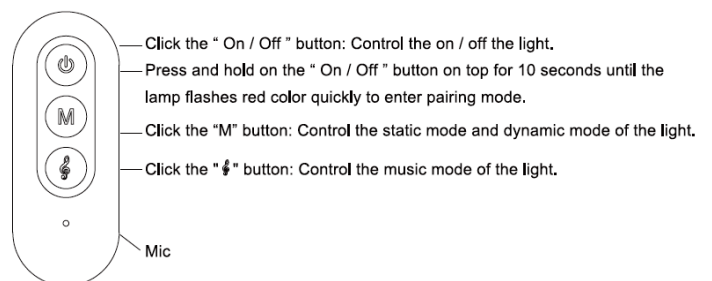

Remote Control: